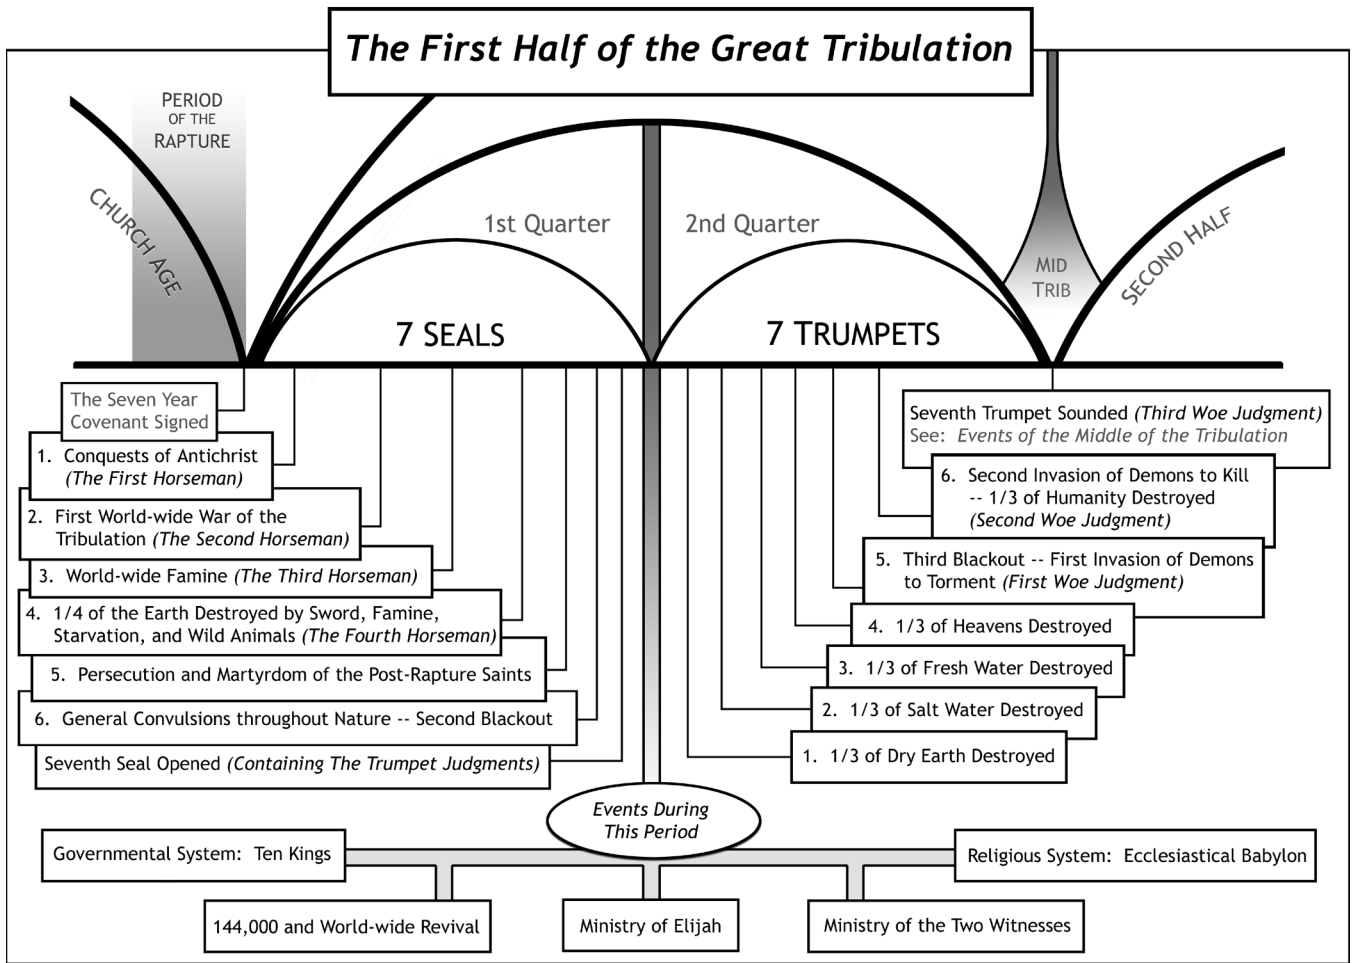

THE BOOK OF REVELATION - CHARTS
 by Dr. Arnold Fruchtenbaum

Chart #1

Chart #2a

Chart #2b

Chart #3

Chart #4

Chart #5

Chart #6

Chart #7

Chart #8

Chart #9

Chart #10

Chart #11

Chart #12

The Temple Compound

Ezekiel 40:6-47; 41:2-21; 42:1-14; 43:13-27; 46:19-24; 47:1-12

Chart #13 (see next page for key)

The Temple Compound

(Ezekiel 40:6-47; 41:2-21; 42:1-14; 43:13-27; 46:19-24; 47:1-12)

1. The Holy of Holies (Ezekiel 41:4)
2. The Holy Place (Ezekiel 41:2, 21)
3. East Outer Gate (with seven steps – Ezekiel 40:6-16)
4. The Outer Court (measuring 100 cubits in width – Ezekiel 40:6-27)
5. Chambers of the Outer Court (Ezekiel 40:17-19; 41:5-11)
6. The Pavement (Ezekiel 40:18)
7. East Inner Gate (with eight steps – Ezekiel 40:32-34)
8. North Outer Gate (Ezekiel 40:20-23)
9. The South Outer Gate (Ezekiel 40:24-27)
10. The South Inner Gate (Ezekiel 40:28-31)
11. The Inner Court (measuring 100 by 100 cubits – Ezekiel 40:28-46)
12. North Inner Gate (Ezekiel 40:35-37)
13. Chambers for Singers (Ezekiel 40:44-46)
14. Slaughter Tables for Sacrifices (Ezekiel 40:38-43)
15. The Altar (Ezekiel 40:47; 43:13-27)
16. The Temple (Ezekiel 41:1-4)
17. The Separate Space (Ezekiel 41:12-14)
18. The Building of the Separate Place (Ezekiel 41:12-15)
19. Priest's Chambers (50 cubits in width – Ezekiel 42:1-14)
20. The Priest's Kitchen (Ezekiel 46:19-20)
21. The People's Kitchen (Ezekiel 46:21-24)
22. The Millennial River (Ezekiel 47:1-12)