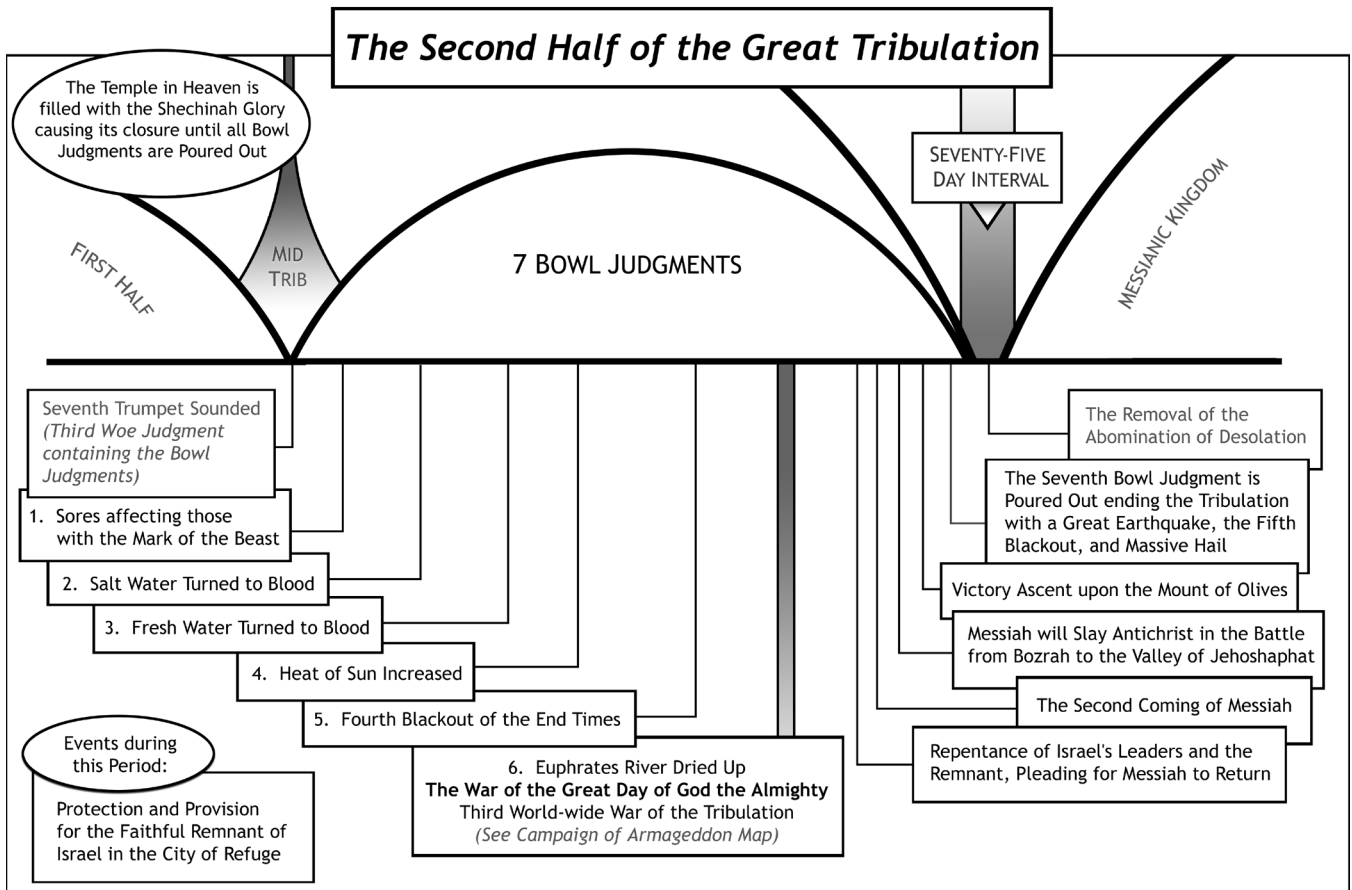

THE BOOK OF REVELATION - CHARTS
 by Dr. Arnold Fruchtenbaum

Chart #1

Chart #2a

Chart #2b

Chart #3

Chart #4

Chart #5

Chart #6

Chart #7

Chart #8

Chart #9

Chart #10

Chart #11

Chart #12

The Temple Compound

Ezekiel 40:6-47; 41:2-21; 42:1-14; 43:13-27; 46:19-24; 47:1-12

Chart #13 (see next page for key)

The Temple Compound

(Ezekiel 40:6-47; 41:2-21; 42:1-14; 43:13-27; 46:19-24; 47:1-12)

1. The Holy of Holies (Ezekiel 41:4)
2. The Holy Place (Ezekiel 41:2, 21)
3. East Outer Gate (with seven steps – Ezekiel 40:6-16)
4. The Outer Court (measuring 100 cubits in width – Ezekiel 40:6-27)
5. Chambers of the Outer Court (Ezekiel 40:17-19; 41:5-11)
6. The Pavement (Ezekiel 40:18)
7. East Inner Gate (with eight steps – Ezekiel 40:32-34)
8. North Outer Gate (Ezekiel 40:20-23)
9. The South Outer Gate (Ezekiel 40:24-27)
10. The South Inner Gate (Ezekiel 40:28-31)
11. The Inner Court (measuring 100 by 100 cubits – Ezekiel 40:28-46)
12. North Inner Gate (Ezekiel 40:35-37)
13. Chambers for Singers (Ezekiel 40:44-46)
14. Slaughter Tables for Sacrifices (Ezekiel 40:38-43)
15. The Altar (Ezekiel 40:47; 43:13-27)
16. The Temple (Ezekiel 41:1-4)
17. The Separate Space (Ezekiel 41:12-14)
18. The Building of the Separate Place (Ezekiel 41:12-15)
19. Priest's Chambers (50 cubits in width – Ezekiel 42:1-14)
20. The Priest's Kitchen (Ezekiel 46:19-20)
21. The People's Kitchen (Ezekiel 46:21-24)
22. The Millennial River (Ezekiel 47:1-12)