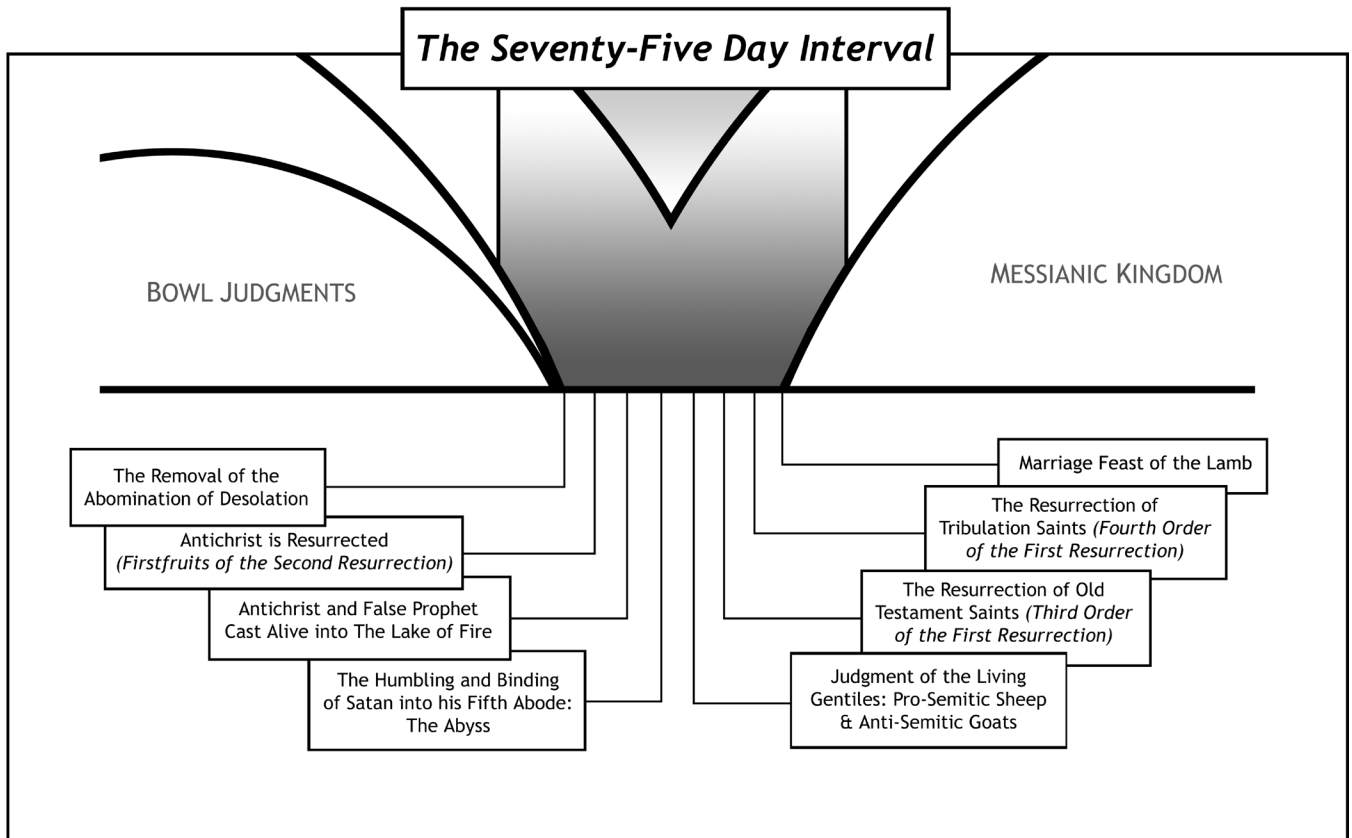

THE BOOK OF REVELATION - CHARTS
 by Dr. Arnold Fruchtenbaum

Chart #1

Chart #2a

Chart #2b

Chart #3

Chart #4

Chart #5

Chart #6

Chart #7

Chart #8

Chart #9

Chart #10

Chart #11

Chart #12

The Temple Compound

Ezekiel 40:6-47; 41:2-21; 42:1-14; 43:13-27; 46:19-24; 47:1-12

Chart #13 (see next page for key)

The Temple Compound

(Ezekiel 40:6-47; 41:2-21; 42:1-14; 43:13-27; 46:19-24; 47:1-12)

1. The Holy of Holies (Ezekiel 41:4)
2. The Holy Place (Ezekiel 41:2, 21)
3. East Outer Gate (with seven steps – Ezekiel 40:6-16)
4. The Outer Court (measuring 100 cubits in width – Ezekiel 40:6-27)
5. Chambers of the Outer Court (Ezekiel 40:17-19; 41:5-11)
6. The Pavement (Ezekiel 40:18)
7. East Inner Gate (with eight steps – Ezekiel 40:32-34)
8. North Outer Gate (Ezekiel 40:20-23)
9. The South Outer Gate (Ezekiel 40:24-27)
10. The South Inner Gate (Ezekiel 40:28-31)
11. The Inner Court (measuring 100 by 100 cubits – Ezekiel 40:28-46)
12. North Inner Gate (Ezekiel 40:35-37)
13. Chambers for Singers (Ezekiel 40:44-46)
14. Slaughter Tables for Sacrifices (Ezekiel 40:38-43)
15. The Altar (Ezekiel 40:47; 43:13-27)
16. The Temple (Ezekiel 41:1-4)
17. The Separate Space (Ezekiel 41:12-14)
18. The Building of the Separate Place (Ezekiel 41:12-15)
19. Priest's Chambers (50 cubits in width – Ezekiel 42:1-14)
20. The Priest's Kitchen (Ezekiel 46:19-20)
21. The People's Kitchen (Ezekiel 46:21-24)
22. The Millennial River (Ezekiel 47:1-12)