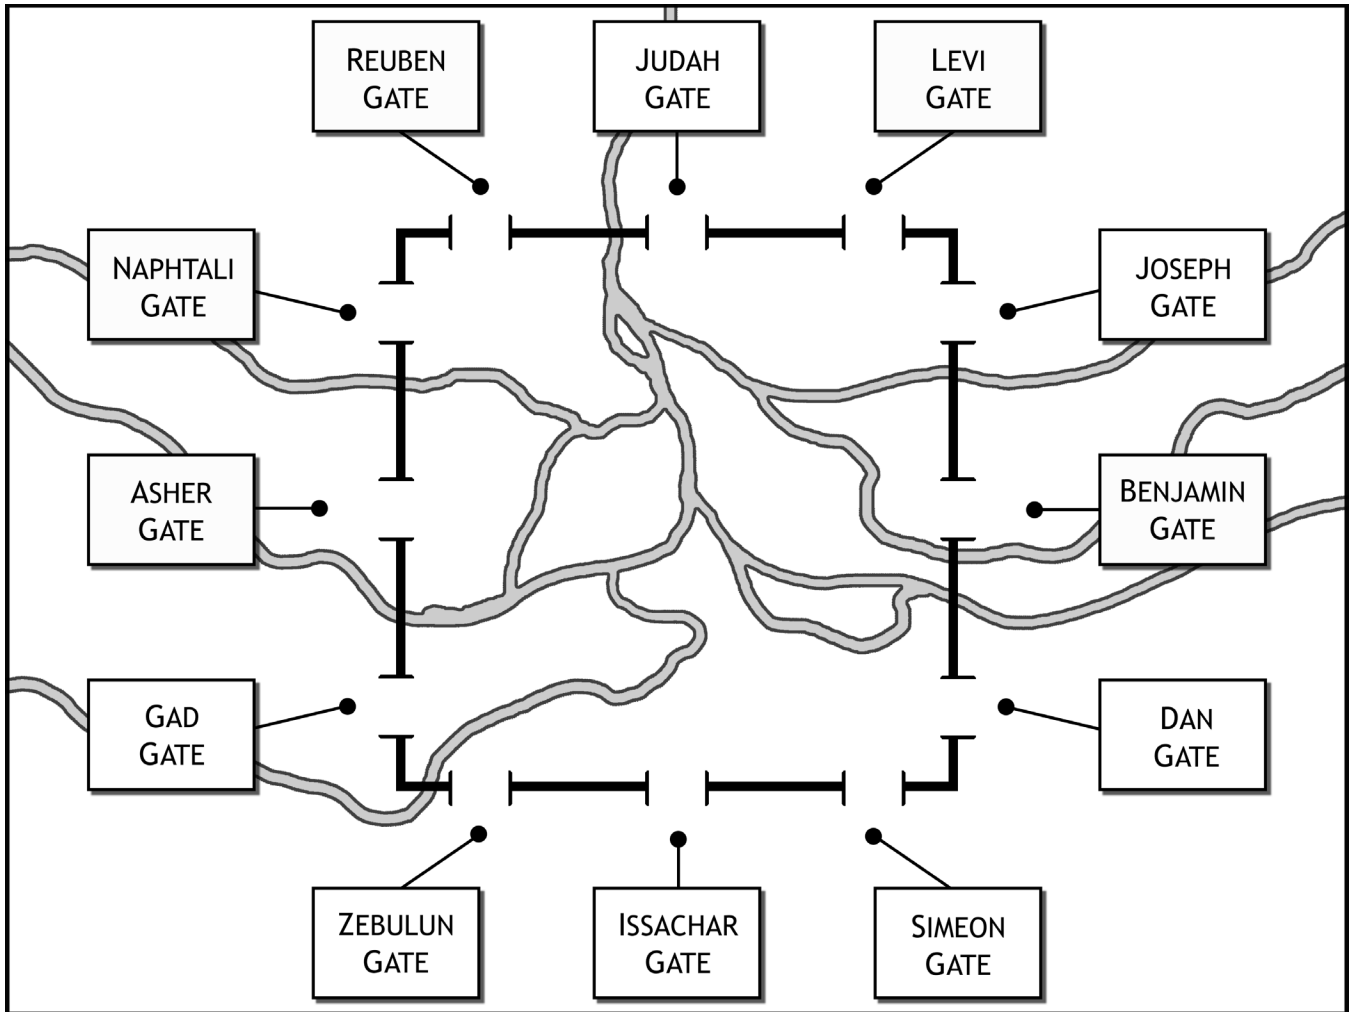

THE BOOK OF REVELATION - CHARTS
 by Dr. Arnold Fruchtenbaum

Chart #1

Chart #2a

Chart #2b

Chart #3

Chart #4

Chart #5

Chart #6

Chart #7

Chart #8

Chart #9

Chart #10

Chart #11

Chart #12

The Temple Compound

Ezekiel 40:6-47; 41:2-21; 42:1-14; 43:13-27; 46:19-24; 47:1-12

Chart #13 (see next page for key)

The Temple Compound

(Ezekiel 40:6-47; 41:2-21; 42:1-14; 43:13-27; 46:19-24; 47:1-12)

1. The Holy of Holies (Ezekiel 41:4)
2. The Holy Place (Ezekiel 41:2, 21)
3. East Outer Gate (with seven steps – Ezekiel 40:6-16)
4. The Outer Court (measuring 100 cubits in width – Ezekiel 40:6-27)
5. Chambers of the Outer Court (Ezekiel 40:17-19; 41:5-11)
6. The Pavement (Ezekiel 40:18)
7. East Inner Gate (with eight steps – Ezekiel 40:32-34)
8. North Outer Gate (Ezekiel 40:20-23)
9. The South Outer Gate (Ezekiel 40:24-27)
10. The South Inner Gate (Ezekiel 40:28-31)
11. The Inner Court (measuring 100 by 100 cubits – Ezekiel 40:28-46)
12. North Inner Gate (Ezekiel 40:35-37)
13. Chambers for Singers (Ezekiel 40:44-46)
14. Slaughter Tables for Sacrifices (Ezekiel 40:38-43)
15. The Altar (Ezekiel 40:47; 43:13-27)
16. The Temple (Ezekiel 41:1-4)
17. The Separate Space (Ezekiel 41:12-14)
18. The Building of the Separate Place (Ezekiel 41:12-15)
19. Priest's Chambers (50 cubits in width – Ezekiel 42:1-14)
20. The Priest's Kitchen (Ezekiel 46:19-20)
21. The People's Kitchen (Ezekiel 46:21-24)
22. The Millennial River (Ezekiel 47:1-12)

Chart #14

Chart #15