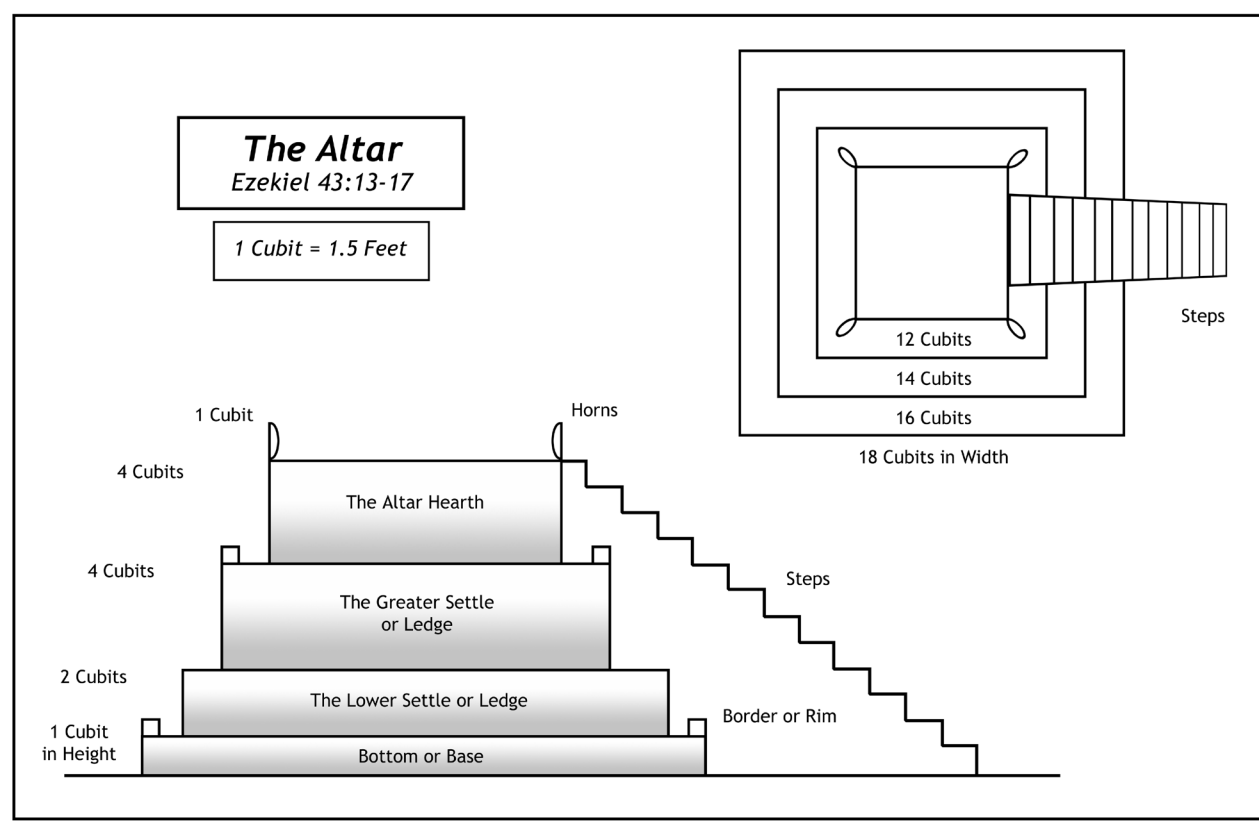

Chart #13 (see next page for key)

The Temple Compound

(Ezekiel 40:6-47; 41:2-21; 42:1-14; 43:13-27; 46:19-24; 47:1-12)

1. The Holy of Holies (Ezekiel 41:4)
2. The Holy Place (Ezekiel 41:2, 21)
3. East Outer Gate (with seven steps – Ezekiel 40:6-16)
4. The Outer Court (measuring 100 cubits in width – Ezekiel 40:6-27)
5. Chambers of the Outer Court (Ezekiel 40:17-19; 41:5-11)
6. The Pavement (Ezekiel 40:18)
7. East Inner Gate (with eight steps – Ezekiel 40:32-34)
8. North Outer Gate (Ezekiel 40:20-23)
9. The South Outer Gate (Ezekiel 40:24-27)
10. The South Inner Gate (Ezekiel 40:28-31)
11. The Inner Court (measuring 100 by 100 cubits – Ezekiel 40:28-46)
12. North Inner Gate (Ezekiel 40:35-37)
13. Chambers for Singers (Ezekiel 40:44-46)
14. Slaughter Tables for Sacrifices (Ezekiel 40:38-43)
15. The Altar (Ezekiel 40:47; 43:13-27)
16. The Temple (Ezekiel 41:1-4)
17. The Separate Space (Ezekiel 41:12-14)
18. The Building of the Separate Place (Ezekiel 41:12-15)
19. Priest's Chambers (50 cubits in width – Ezekiel 42:1-14)
20. The Priest's Kitchen (Ezekiel 46:19-20)
21. The People's Kitchen (Ezekiel 46:21-24)
22. The Millennial River (Ezekiel 47:1-12)

Chart #14

Chart #15