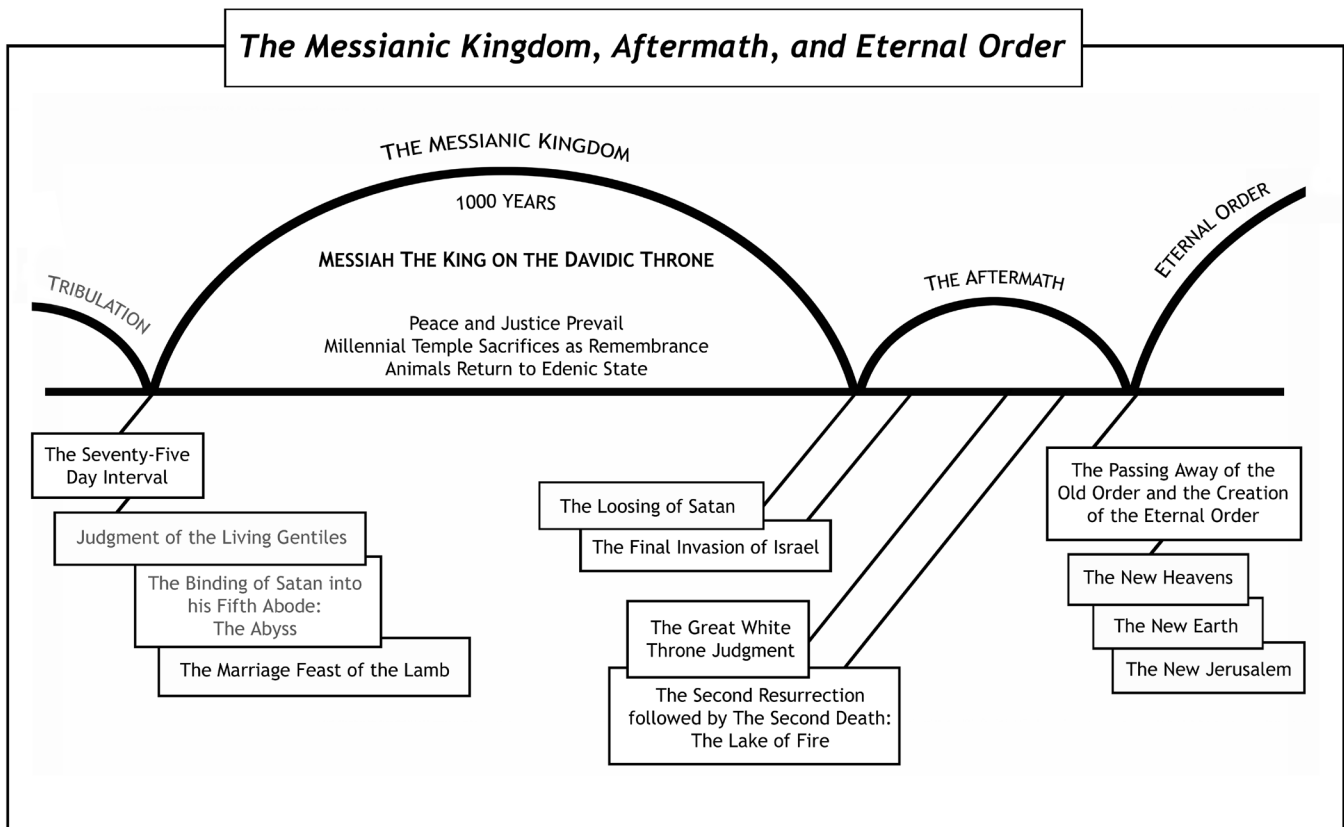

THE BOOK OF REVELATION - CHARTS
 by Dr. Arnold Fruchtenbaum

Chart #1

Chart #2a

Chart #2b

Chart #3

Chart #4

Chart #5

Chart #6

Chart #7

Chart #8

Chart #9

Chart #10

Chart #11

Chart #12

The Temple Compound

Ezekiel 40:6-47; 41:2-21; 42:1-14; 43:13-27; 46:19-24; 47:1-12

Chart #13 (see next page for key)

The Temple Compound

(Ezekiel 40:6-47; 41:2-21; 42:1-14; 43:13-27; 46:19-24; 47:1-12)

1. The Holy of Holies (Ezekiel 41:4)
2. The Holy Place (Ezekiel 41:2, 21)
3. East Outer Gate (with seven steps – Ezekiel 40:6-16)
4. The Outer Court (measuring 100 cubits in width – Ezekiel 40:6-27)
5. Chambers of the Outer Court (Ezekiel 40:17-19; 41:5-11)
6. The Pavement (Ezekiel 40:18)
7. East Inner Gate (with eight steps – Ezekiel 40:32-34)
8. North Outer Gate (Ezekiel 40:20-23)
9. The South Outer Gate (Ezekiel 40:24-27)
10. The South Inner Gate (Ezekiel 40:28-31)
11. The Inner Court (measuring 100 by 100 cubits – Ezekiel 40:28-46)
12. North Inner Gate (Ezekiel 40:35-37)
13. Chambers for Singers (Ezekiel 40:44-46)
14. Slaughter Tables for Sacrifices (Ezekiel 40:38-43)
15. The Altar (Ezekiel 40:47; 43:13-27)
16. The Temple (Ezekiel 41:1-4)
17. The Separate Space (Ezekiel 41:12-14)
18. The Building of the Separate Place (Ezekiel 41:12-15)
19. Priest's Chambers (50 cubits in width – Ezekiel 42:1-14)
20. The Priest's Kitchen (Ezekiel 46:19-20)
21. The People's Kitchen (Ezekiel 46:21-24)
22. The Millennial River (Ezekiel 47:1-12)