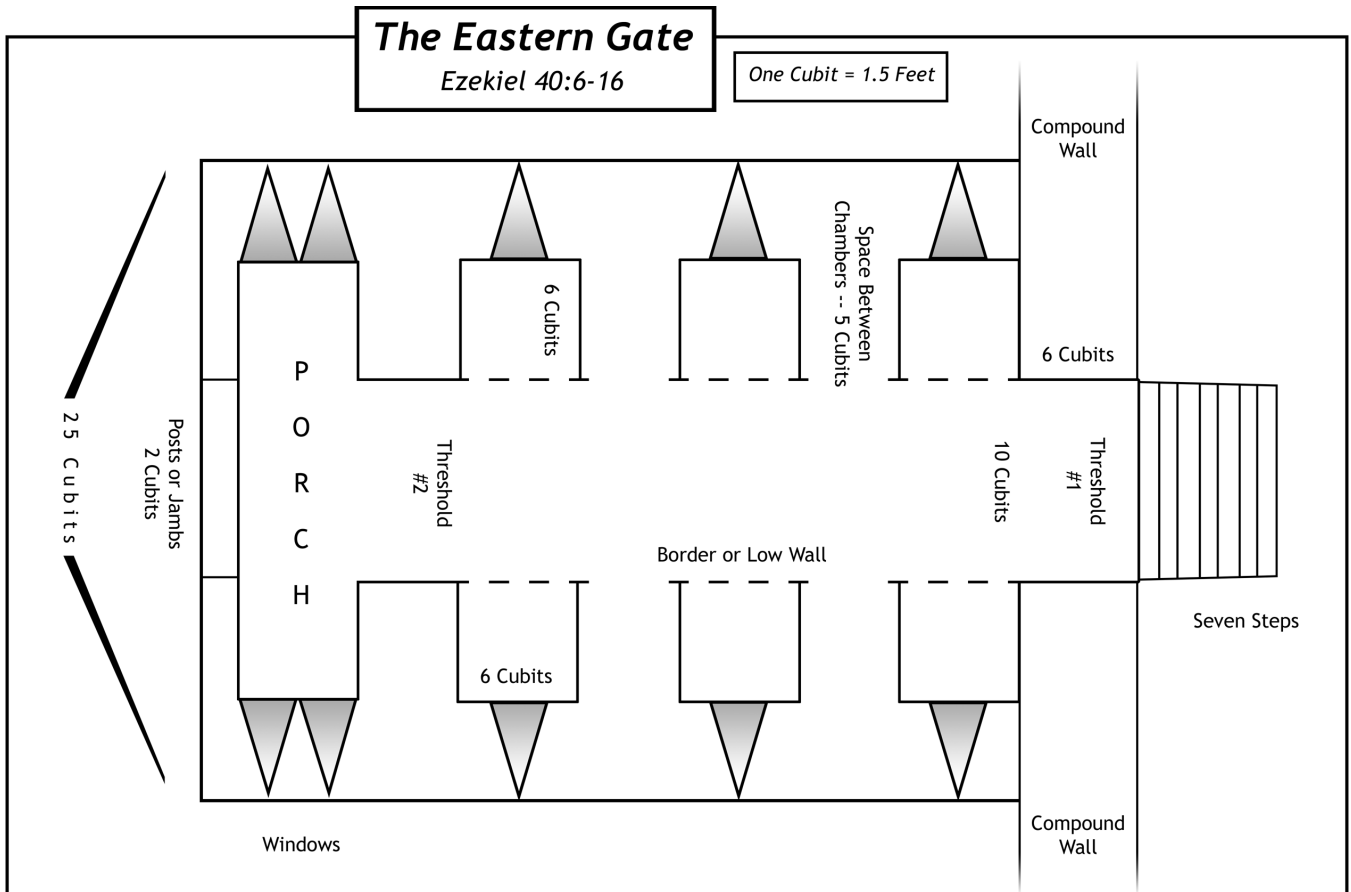

Chart #7

Chart #8

Chart #9

Chart #10

Chart #11

Chart #12

The Temple Compound

Ezekiel 40:6-47; 41:2-21; 42:1-14; 43:13-27; 46:19-24; 47:1-12

Chart #13 (see next page for key)

The Temple Compound

(Ezekiel 40:6-47; 41:2-21; 42:1-14; 43:13-27; 46:19-24; 47:1-12)

1. The Holy of Holies (Ezekiel 41:4)
2. The Holy Place (Ezekiel 41:2, 21)
3. East Outer Gate (with seven steps – Ezekiel 40:6-16)
4. The Outer Court (measuring 100 cubits in width – Ezekiel 40:6-27)
5. Chambers of the Outer Court (Ezekiel 40:17-19; 41:5-11)
6. The Pavement (Ezekiel 40:18)
7. East Inner Gate (with eight steps – Ezekiel 40:32-34)
8. North Outer Gate (Ezekiel 40:20-23)
9. The South Outer Gate (Ezekiel 40:24-27)
10. The South Inner Gate (Ezekiel 40:28-31)
11. The Inner Court (measuring 100 by 100 cubits – Ezekiel 40:28-46)
12. North Inner Gate (Ezekiel 40:35-37)
13. Chambers for Singers (Ezekiel 40:44-46)
14. Slaughter Tables for Sacrifices (Ezekiel 40:38-43)
15. The Altar (Ezekiel 40:47; 43:13-27)
16. The Temple (Ezekiel 41:1-4)
17. The Separate Space (Ezekiel 41:12-14)
18. The Building of the Separate Place (Ezekiel 41:12-15)
19. Priest's Chambers (50 cubits in width – Ezekiel 42:1-14)
20. The Priest's Kitchen (Ezekiel 46:19-20)
21. The People's Kitchen (Ezekiel 46:21-24)
22. The Millennial River (Ezekiel 47:1-12)

Chart #14

Chart #15