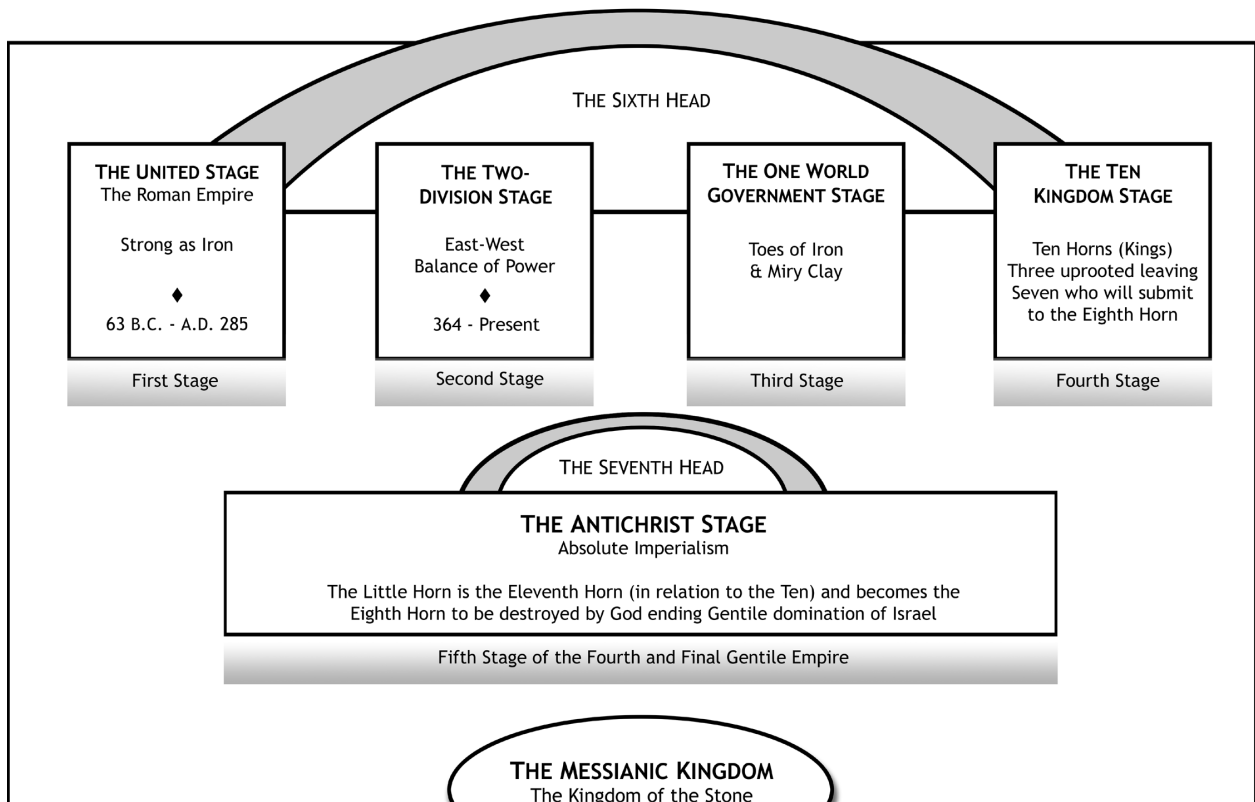

THE BOOK OF REVELATION - CHARTS
 by Dr. Arnold Fruchtenbaum

Chart #1

Chart #2a

Chart #2b

Chart #3

Chart #4

Chart #5

Chart #6

Chart #7

Chart #8

Chart #9

Chart #10

Chart #11

Chart #12

The Temple Compound

Ezekiel 40:6-47; 41:2-21; 42:1-14; 43:13-27; 46:19-24; 47:1-12

Chart #13 (see next page for key)

The Temple Compound

(Ezekiel 40:6-47; 41:2-21; 42:1-14; 43:13-27; 46:19-24; 47:1-12)

1. The Holy of Holies (Ezekiel 41:4)
2. The Holy Place (Ezekiel 41:2, 21)
3. East Outer Gate (with seven steps – Ezekiel 40:6-16)
4. The Outer Court (measuring 100 cubits in width – Ezekiel 40:6-27)
5. Chambers of the Outer Court (Ezekiel 40:17-19; 41:5-11)
6. The Pavement (Ezekiel 40:18)
7. East Inner Gate (with eight steps – Ezekiel 40:32-34)
8. North Outer Gate (Ezekiel 40:20-23)
9. The South Outer Gate (Ezekiel 40:24-27)
10. The South Inner Gate (Ezekiel 40:28-31)
11. The Inner Court (measuring 100 by 100 cubits – Ezekiel 40:28-46)
12. North Inner Gate (Ezekiel 40:35-37)
13. Chambers for Singers (Ezekiel 40:44-46)
14. Slaughter Tables for Sacrifices (Ezekiel 40:38-43)
15. The Altar (Ezekiel 40:47; 43:13-27)
16. The Temple (Ezekiel 41:1-4)
17. The Separate Space (Ezekiel 41:12-14)
18. The Building of the Separate Place (Ezekiel 41:12-15)
19. Priest's Chambers (50 cubits in width – Ezekiel 42:1-14)
20. The Priest's Kitchen (Ezekiel 46:19-20)
21. The People's Kitchen (Ezekiel 46:21-24)
22. The Millennial River (Ezekiel 47:1-12)