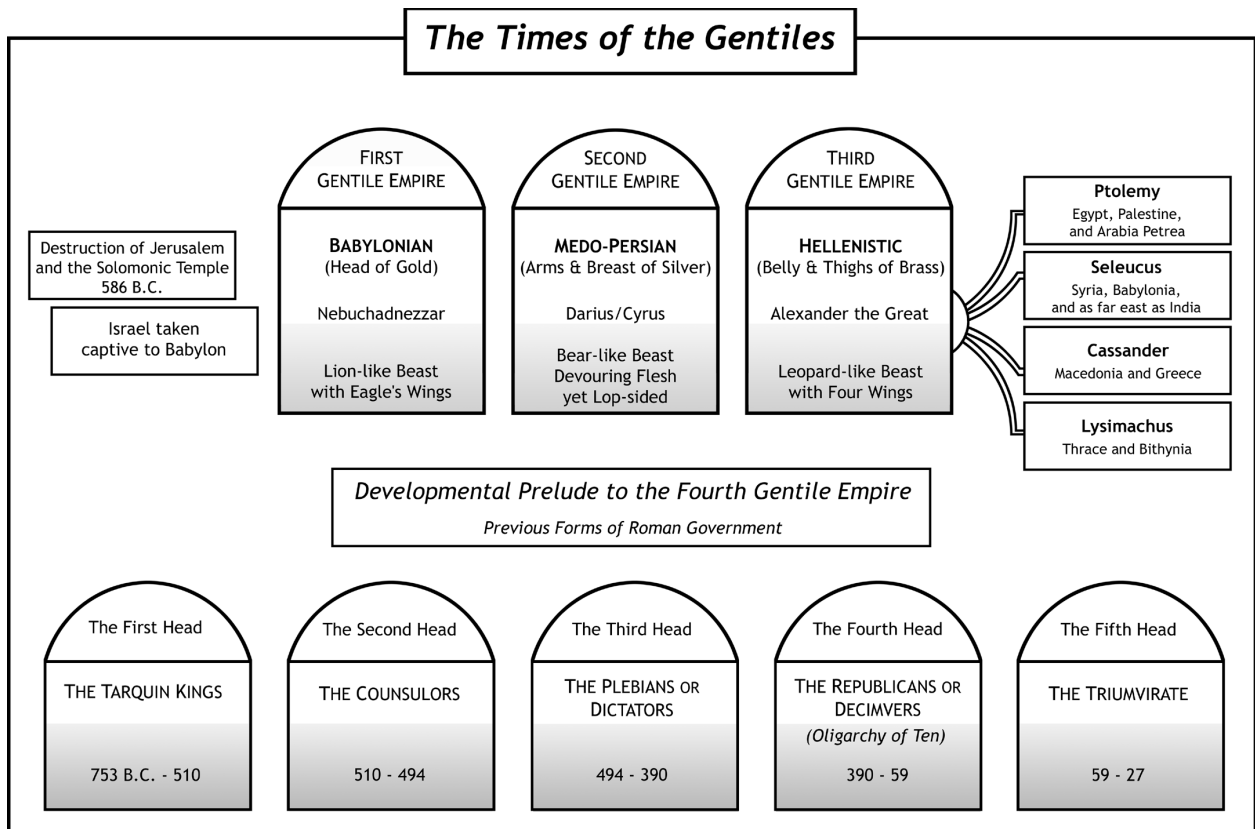

THE BOOK OF REVELATION - CHARTS
 by Dr. Arnold Fruchtenbaum

Chart #1

Chart #2a

Chart #2b

Chart #3

Chart #4

Chart #5

Chart #6

Chart #7

Chart #8

Chart #9

Chart #10

Chart #11

Chart #12

The Temple Compound

Ezekiel 40:6-47; 41:2-21; 42:1-14; 43:13-27; 46:19-24; 47:1-12

Chart #13 (see next page for key)

The Temple Compound

(Ezekiel 40:6-47; 41:2-21; 42:1-14; 43:13-27; 46:19-24; 47:1-12)

1. The Holy of Holies (Ezekiel 41:4)
2. The Holy Place (Ezekiel 41:2, 21)
3. East Outer Gate (with seven steps – Ezekiel 40:6-16)
4. The Outer Court (measuring 100 cubits in width – Ezekiel 40:6-27)
5. Chambers of the Outer Court (Ezekiel 40:17-19; 41:5-11)
6. The Pavement (Ezekiel 40:18)
7. East Inner Gate (with eight steps – Ezekiel 40:32-34)
8. North Outer Gate (Ezekiel 40:20-23)
9. The South Outer Gate (Ezekiel 40:24-27)
10. The South Inner Gate (Ezekiel 40:28-31)
11. The Inner Court (measuring 100 by 100 cubits – Ezekiel 40:28-46)
12. North Inner Gate (Ezekiel 40:35-37)
13. Chambers for Singers (Ezekiel 40:44-46)
14. Slaughter Tables for Sacrifices (Ezekiel 40:38-43)
15. The Altar (Ezekiel 40:47; 43:13-27)
16. The Temple (Ezekiel 41:1-4)
17. The Separate Space (Ezekiel 41:12-14)
18. The Building of the Separate Place (Ezekiel 41:12-15)
19. Priest's Chambers (50 cubits in width – Ezekiel 42:1-14)
20. The Priest's Kitchen (Ezekiel 46:19-20)
21. The People's Kitchen (Ezekiel 46:21-24)
22. The Millennial River (Ezekiel 47:1-12)