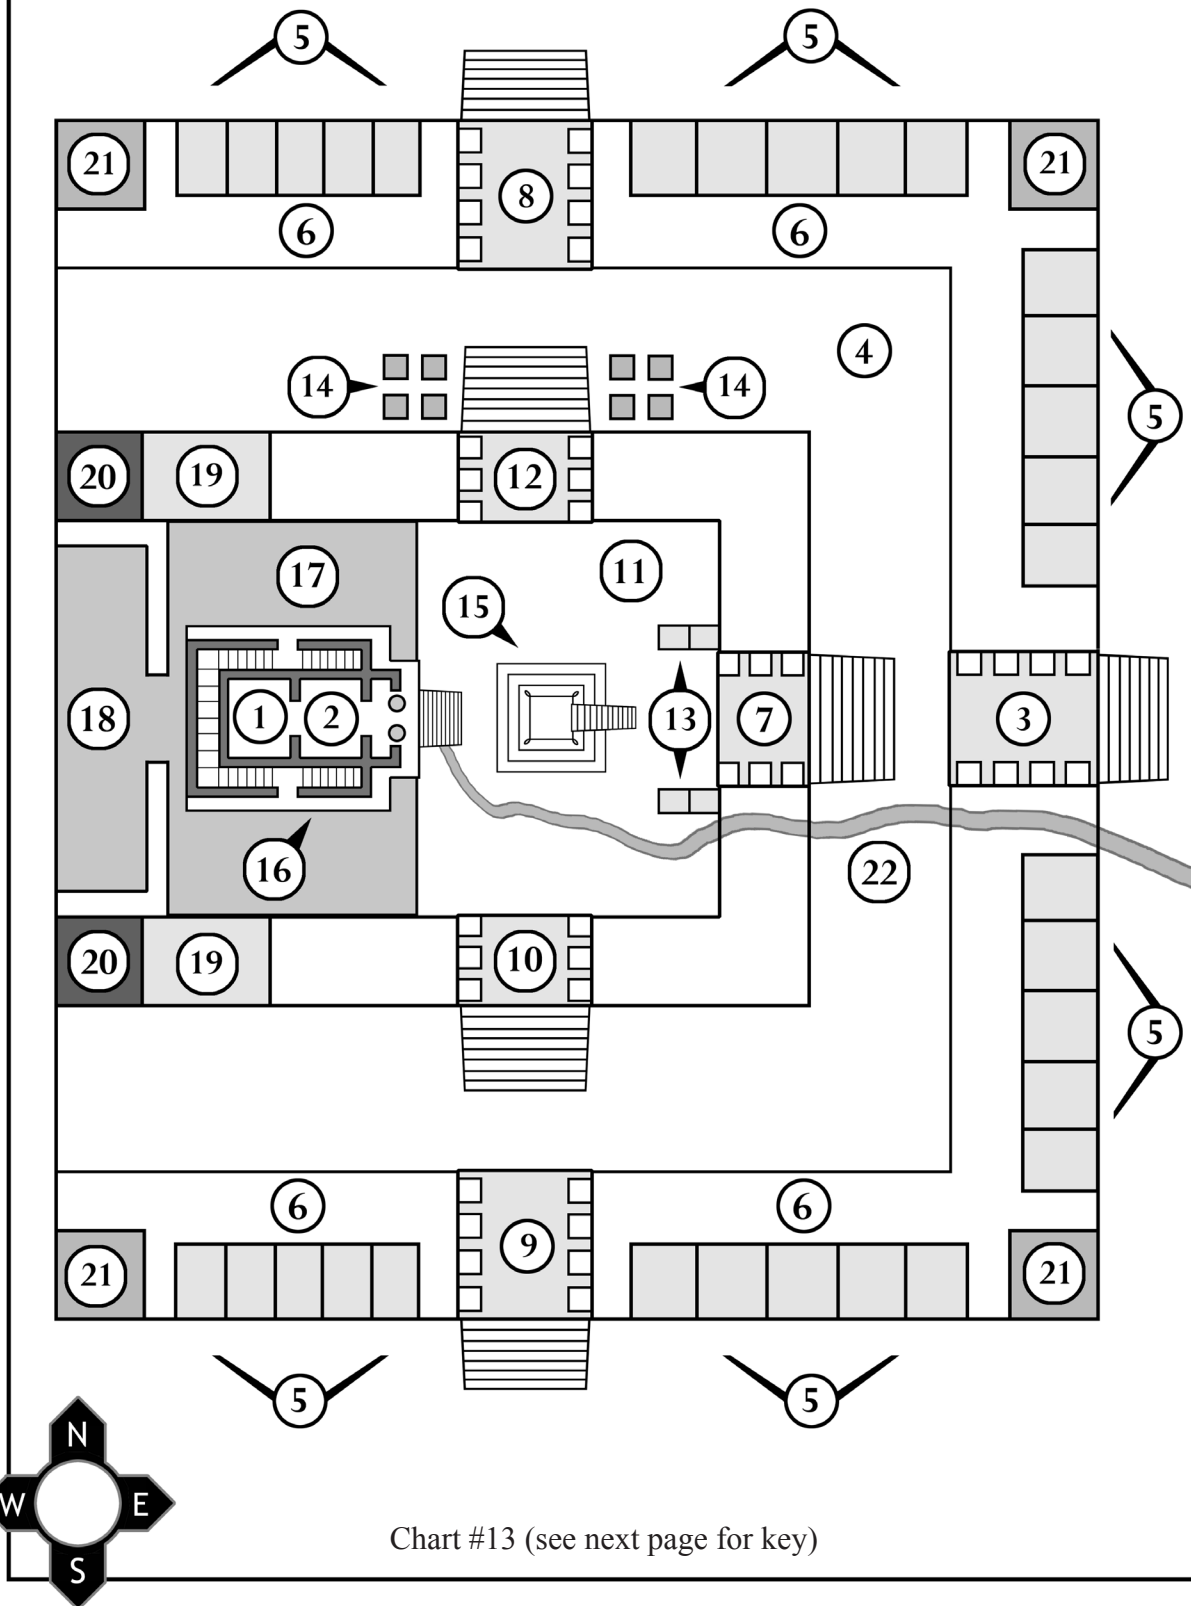

THE BOOK OF REVELATION - CHARTS
 by Dr. Arnold Fruchtenbaum

Chart #1

Chart #2a

Chart #2b

Chart #3

Chart #4

Chart #5

Chart #6

Chart #7

Chart #8

Chart #9

Chart #10

Chart #11

Chart #12

The Temple Compound

Ezekiel 40:6-47; 41:2-21; 42:1-14; 43:13-27; 46:19-24; 47:1-12

Chart #13 (see next page for key)

The Temple Compound

(Ezekiel 40:6-47; 41:2-21; 42:1-14; 43:13-27; 46:19-24; 47:1-12)

1. The Holy of Holies (Ezekiel 41:4)
2. The Holy Place (Ezekiel 41:2, 21)
3. East Outer Gate (with seven steps – Ezekiel 40:6-16)
4. The Outer Court (measuring 100 cubits in width – Ezekiel 40:6-27)
5. Chambers of the Outer Court (Ezekiel 40:17-19; 41:5-11)
6. The Pavement (Ezekiel 40:18)
7. East Inner Gate (with eight steps – Ezekiel 40:32-34)
8. North Outer Gate (Ezekiel 40:20-23)
9. The South Outer Gate (Ezekiel 40:24-27)
10. The South Inner Gate (Ezekiel 40:28-31)
11. The Inner Court (measuring 100 by 100 cubits – Ezekiel 40:28-46)
12. North Inner Gate (Ezekiel 40:35-37)
13. Chambers for Singers (Ezekiel 40:44-46)
14. Slaughter Tables for Sacrifices (Ezekiel 40:38-43)
15. The Altar (Ezekiel 40:47; 43:13-27)
16. The Temple (Ezekiel 41:1-4)
17. The Separate Space (Ezekiel 41:12-14)
18. The Building of the Separate Place (Ezekiel 41:12-15)
19. Priest's Chambers (50 cubits in width – Ezekiel 42:1-14)
20. The Priest's Kitchen (Ezekiel 46:19-20)
21. The People's Kitchen (Ezekiel 46:21-24)
22. The Millennial River (Ezekiel 47:1-12)

Chart #14

Chart #15