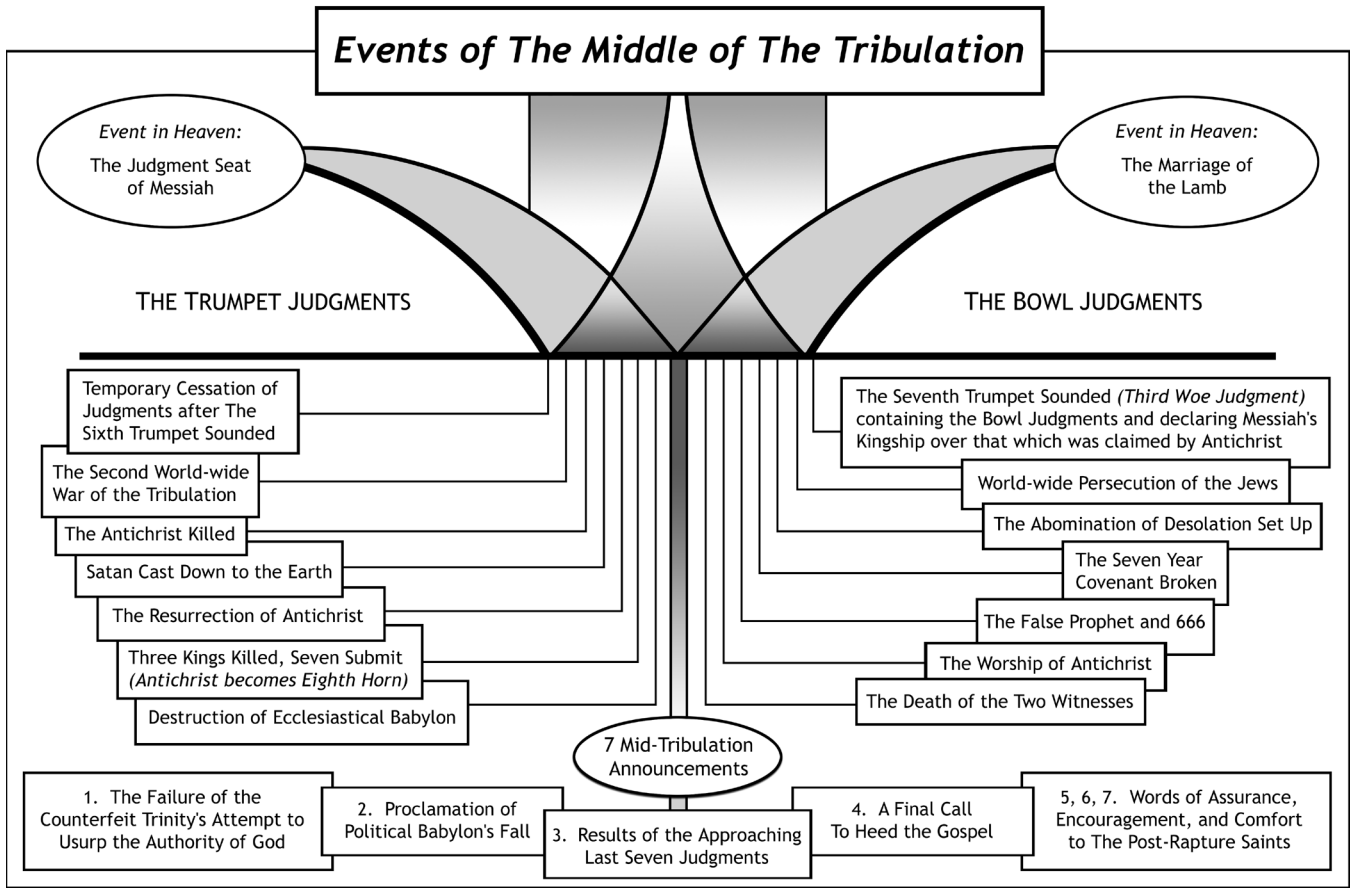

THE BOOK OF REVELATION - CHARTS
 by Dr. Arnold Fruchtenbaum

Chart #1

Chart #2a

Chart #2b

Chart #3

Chart #4

Chart #5

Chart #6

Chart #7

Chart #8

Chart #9

Chart #10

Chart #11

Chart #12

The Temple Compound

Ezekiel 40:6-47; 41:2-21; 42:1-14; 43:13-27; 46:19-24; 47:1-12

Chart #13 (see next page for key)

The Temple Compound

(Ezekiel 40:6-47; 41:2-21; 42:1-14; 43:13-27; 46:19-24; 47:1-12)

1. The Holy of Holies (Ezekiel 41:4)
2. The Holy Place (Ezekiel 41:2, 21)
3. East Outer Gate (with seven steps – Ezekiel 40:6-16)
4. The Outer Court (measuring 100 cubits in width – Ezekiel 40:6-27)
5. Chambers of the Outer Court (Ezekiel 40:17-19; 41:5-11)
6. The Pavement (Ezekiel 40:18)
7. East Inner Gate (with eight steps – Ezekiel 40:32-34)
8. North Outer Gate (Ezekiel 40:20-23)
9. The South Outer Gate (Ezekiel 40:24-27)
10. The South Inner Gate (Ezekiel 40:28-31)
11. The Inner Court (measuring 100 by 100 cubits – Ezekiel 40:28-46)
12. North Inner Gate (Ezekiel 40:35-37)
13. Chambers for Singers (Ezekiel 40:44-46)
14. Slaughter Tables for Sacrifices (Ezekiel 40:38-43)
15. The Altar (Ezekiel 40:47; 43:13-27)
16. The Temple (Ezekiel 41:1-4)
17. The Separate Space (Ezekiel 41:12-14)
18. The Building of the Separate Place (Ezekiel 41:12-15)
19. Priest's Chambers (50 cubits in width – Ezekiel 42:1-14)
20. The Priest's Kitchen (Ezekiel 46:19-20)
21. The People's Kitchen (Ezekiel 46:21-24)
22. The Millennial River (Ezekiel 47:1-12)