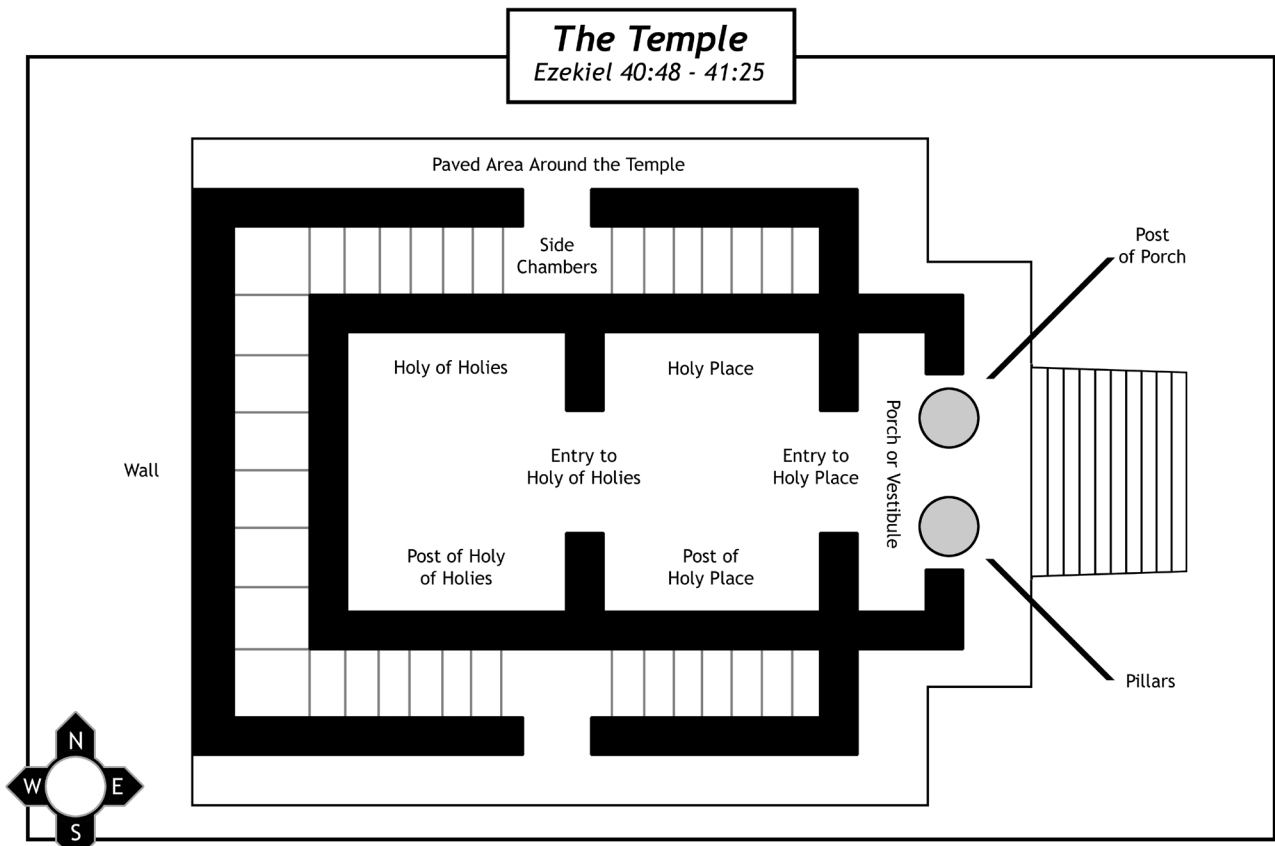

Chart #13 (see next page for key)

The Temple Compound

(Ezekiel 40:6-47; 41:2-21; 42:1-14; 43:13-27; 46:19-24; 47:1-12)

1. The Holy of Holies (Ezekiel 41:4)
2. The Holy Place (Ezekiel 41:2, 21)
3. East Outer Gate (with seven steps – Ezekiel 40:6-16)
4. The Outer Court (measuring 100 cubits in width – Ezekiel 40:6-27)
5. Chambers of the Outer Court (Ezekiel 40:17-19; 41:5-11)
6. The Pavement (Ezekiel 40:18)
7. East Inner Gate (with eight steps – Ezekiel 40:32-34)
8. North Outer Gate (Ezekiel 40:20-23)
9. The South Outer Gate (Ezekiel 40:24-27)
10. The South Inner Gate (Ezekiel 40:28-31)
11. The Inner Court (measuring 100 by 100 cubits – Ezekiel 40:28-46)
12. North Inner Gate (Ezekiel 40:35-37)
13. Chambers for Singers (Ezekiel 40:44-46)
14. Slaughter Tables for Sacrifices (Ezekiel 40:38-43)
15. The Altar (Ezekiel 40:47; 43:13-27)
16. The Temple (Ezekiel 41:1-4)
17. The Separate Space (Ezekiel 41:12-14)
18. The Building of the Separate Place (Ezekiel 41:12-15)
19. Priest's Chambers (50 cubits in width – Ezekiel 42:1-14)
20. The Priest's Kitchen (Ezekiel 46:19-20)
21. The People's Kitchen (Ezekiel 46:21-24)
22. The Millennial River (Ezekiel 47:1-12)

Chart #14

Chart #15